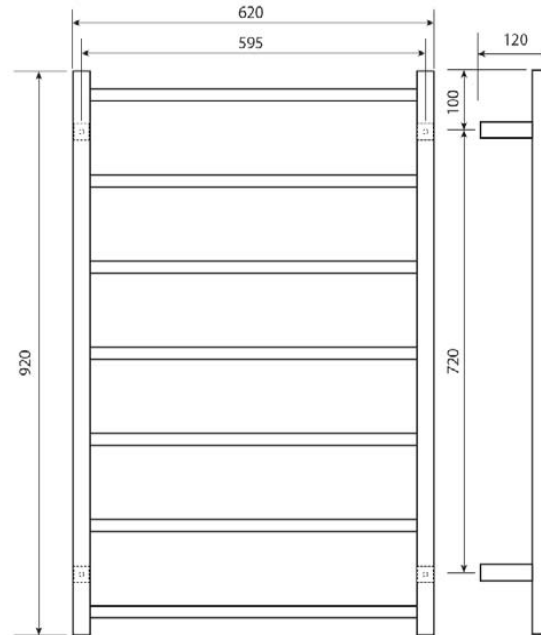

# Commercial 7 Bar Square

**FORMe**  
BATHROOM COLLECTION

Product Code: HTR-TS0701M

620 (w) x 920 (H) x 120 (d)

## Additional Information

- 80 watts
- 230-240Volts, 50Hz single phase
- Class 1 appliance – requires an earth connection
- This rail should be mounted vertically with the cord exiting from the base.
- It should be positioned at least 600mm above the floor.
- Ingress Protection Rating: IP34 – Splashproof

New multi connect allows for left or right hand side wiring